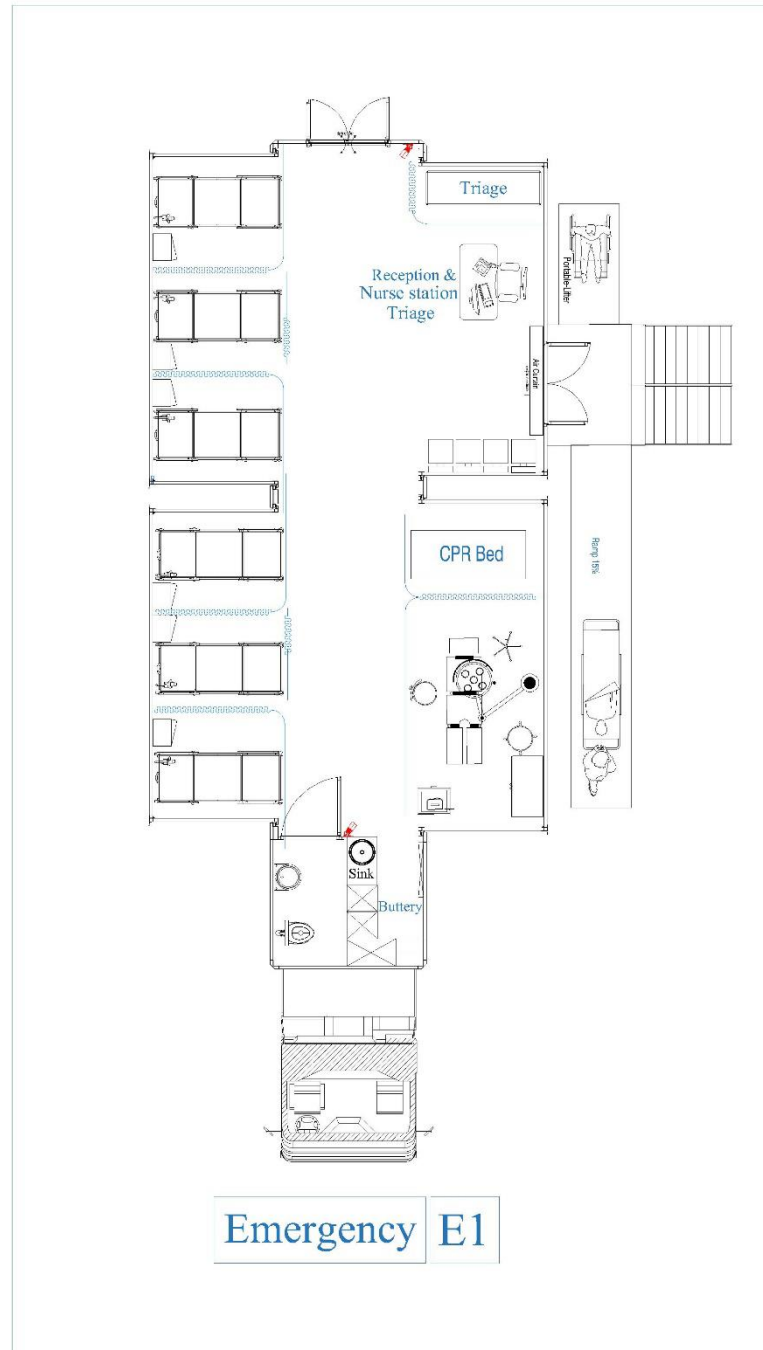

Samhoon 9 Bed Mobile Trailer Emergency Unit

3D design booklet

SAMHOON

January 2021

First edition

Emergency unit plan:

General unit without internal equipment (Procurement or the costs of procuring a truck/ suitable vehicle, are not the responsibility of the seller and the end user must procure his own truck/ suitable vehicle, or pay for it separately.

General unit without internal equipment

General unit without internal equipment

- **Exterior views** (length of the unit from the outside, including the length of truck or suitable vehicle : up to 18 m/ Width: up to 2.6 m/ Height: up to 4.2m." Please control the external height of the unit according to your local rules; If this amount of height is restricted for crossing the roads of your country; Announce, To do the design according to the regulations of your country” .)

Pictures of interior design/ Reception & nurse station & triage

Pictures of interior design/ Surgery & Cpr bed

Pictures of interior design/ Emergency beds

Interior layout:

Interior layout:

Some examples of projects done by the company: