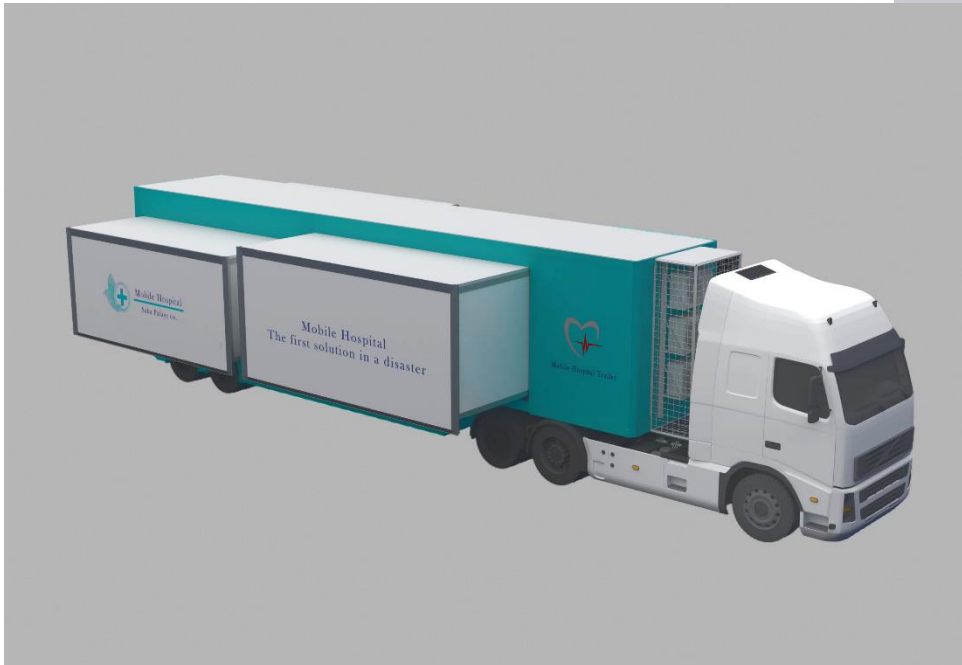

Samhoon 9 Bed Mobile Trailer Emergency Unit

3D design booklet

SAMHOON

January 2021

First edition

Emergency unit plan:

General unit without internal equipment (Procurement or the costs of procuring a truck/ suitable vehicle, are not the responsibility of the seller and the end user must procure his own truck/ suitable vehicle, or pay for it separately.

General unit without internal equipment

General unit without internal equipment

- **Exterior views** (length of the unit from the outside, including the length of truck or suitable vehicle : up to 18 m/ Width: up to 2.6 m/ Height: up to 4.2m." Please control the external height of the unit according to your local rules; If this amount of height is restricted for crossing the roads of your country; Announce, To do the design according to the regulations of your country” .)