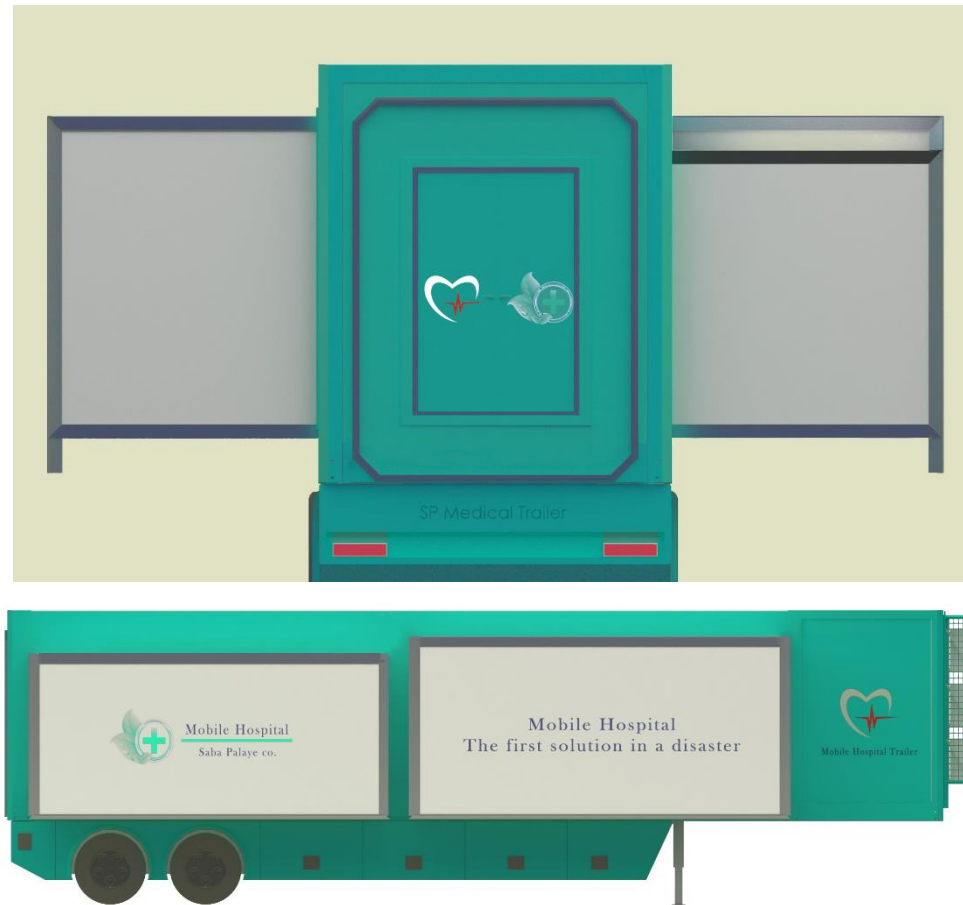

General unit without internal equipment

General unit without internal equipment

- **Exterior views** (length of the unit from the outside, including the length of truck or suitable vehicle : up to 18 m/ Width: up to 2.6 m/ Height: up to 4.2m." Please control the external height of the unit according to your local rules; If this amount of height is restricted for crossing the roads of your country; Announce, To do the design according to the regulations of your country” .)