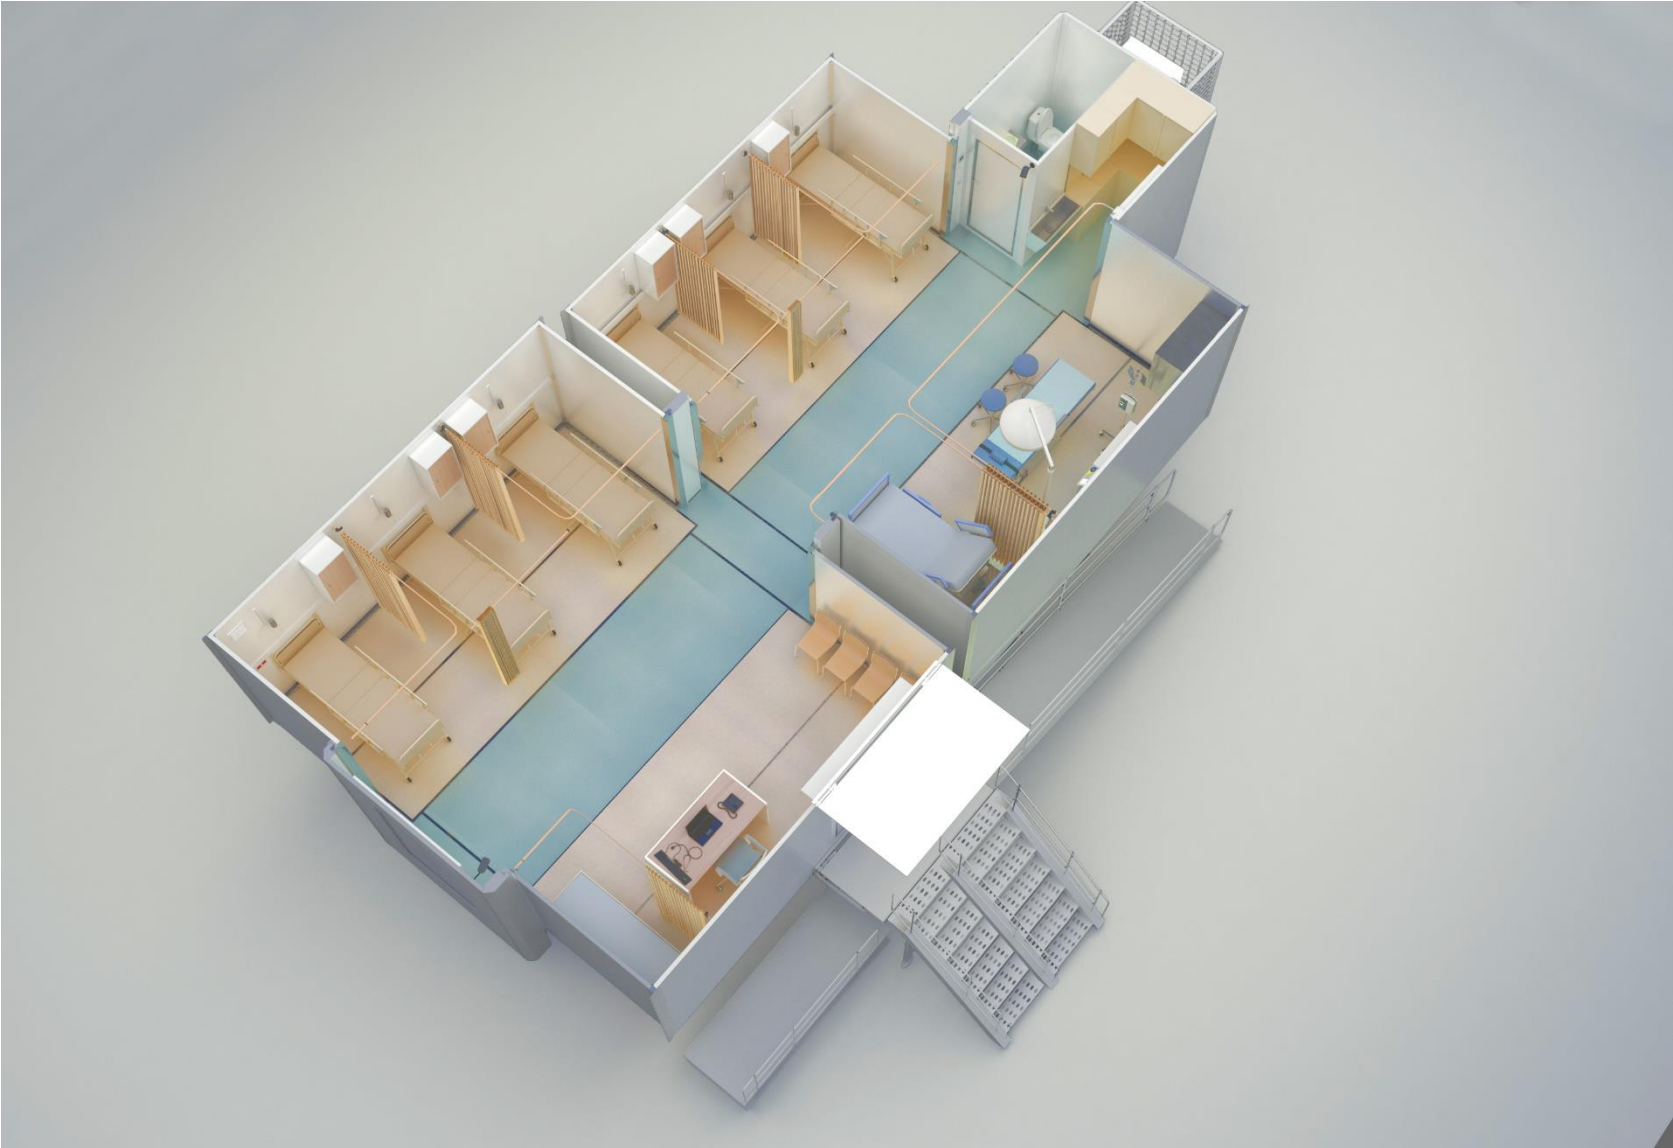

General unit without internal equipment

General unit without internal equipment

- **Exterior views** (length of the unit from the outside, including the length of truck or suitable vehicle : up to 18 m/ Width: up to 2.6 m/ Height: up to 4.2m." Please control the external height of the unit according to your local rules; If this amount of height is restricted for crossing the roads of your country; Announce, To do the design according to the regulations of your country” .)

Pictures of interior design/ Reception & nurse station & triage

Pictures of interior design/ Surgery & Cpr bed

Pictures of interior design/ Emergency beds

Interior layout:

Interior layout:

Some examples of projects done by the company: