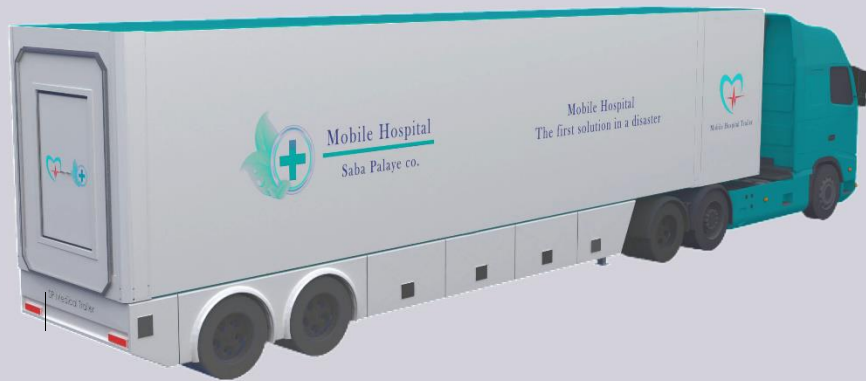

Samhoon 9 Bed Mobile Trailer Emergency Unit

3D design booklet

SAMHOON

January 2021

First edition

Emergency unit plan:

General unit without internal equipment (Procurement or the costs of procuring a truck/ suitable vehicle, are not the responsibility of the seller and the end user must procure his own truck/ suitable vehicle, or pay for it separately.

General unit without internal equipment

General unit without internal equipment

- **Exterior views** (length of the unit from the outside, including the length of truck or suitable vehicle : up to 18 m/ Width: up to 2.6 m/ Height: up to 4.2m." Please control the external height of the unit according to your local rules; If this amount of height is restricted for crossing the roads of your country; Announce, To do the design according to the regulations of your country” .)