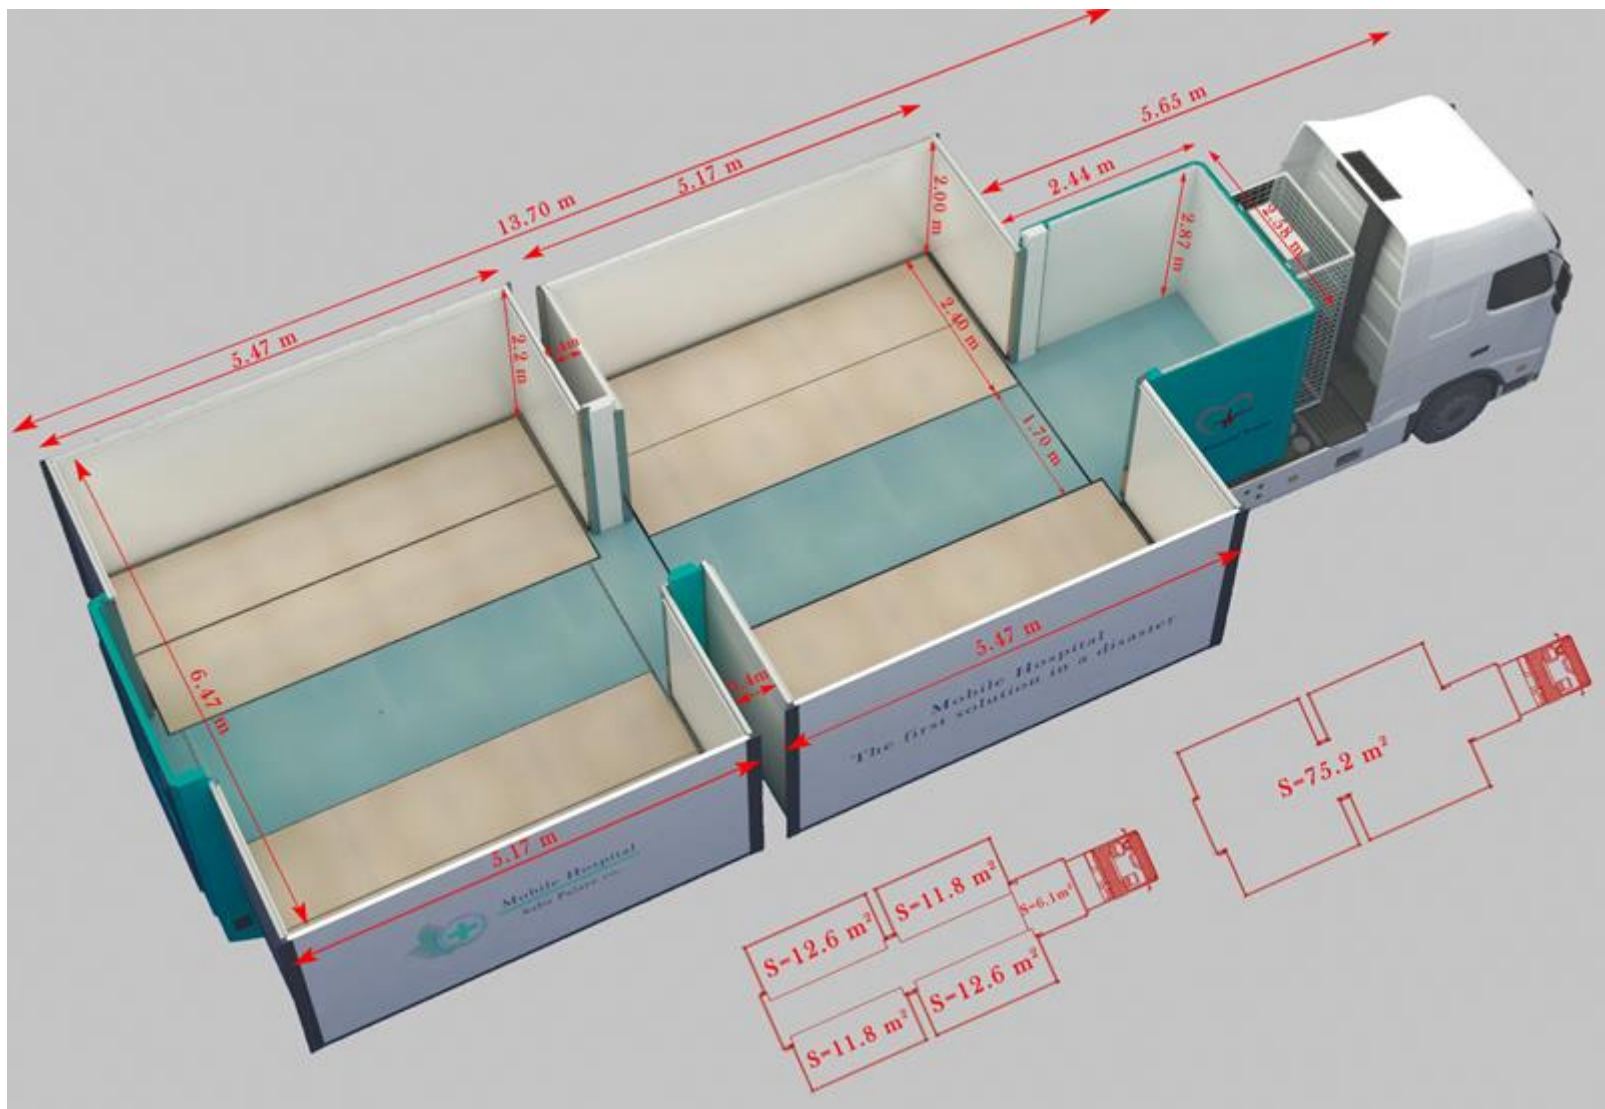

Samhoon 9 Bed Mobile Trailer Emergency Unit

3D design booklet

SAMHOON

January 2021

First edition

Emergency unit plan:

General unit without internal equipment (Procurement or the costs of procuring a truck/ suitable vehicle, are not the responsibility of the seller and the end user must procure his own truck/ suitable vehicle, or pay for it separately.

General unit without internal equipment

General unit without internal equipment

- **Exterior views** (length of the unit from the outside, including the length of truck or suitable vehicle : up to 18 m/ Width: up to 2.6 m/ Height: up to 4.2m." Please control the external height of the unit according to your local rules; If this amount of height is restricted for crossing the roads of your country; Announce, To do the design according to the regulations of your country” .)

Pictures of interior design/ Reception & nurse station & triage

Pictures of interior design/ Surgery & Cpr bed

Pictures of interior design/ Emergency beds

Interior layout:

Interior layout:

Some examples of projects done by the company: